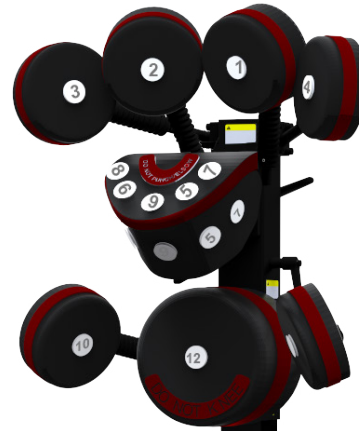

BOXMASTER®

- 12 perfectly positioned striking pads to accommodate a variety of specific punches
- Proprietary spring arm design provides optimal strike absorption for maximum efficiency and injury prevention
- Adjustable tower and pads makes BoxMaster® a perfect fit for heights 5'0" to 6'10" (152 cm to 208 cm)
- Total body conditioning based on a 7 round, 30-minute session
- Ideal for small group revenue generating programs
- Provides a comprehensive target pad training protocol allowing one trainer to work effectively with multiple clients
- Shown with optional base
- Shown with optional kick pad. Part Number: 731-5674

Design and Base as shown is subject to change.

Shown with optional kick pad

UNIT	MODEL #	SHIP WEIGHT	WIDTH	LENGTH	HEIGHT
Tower with Base	Model K9403	530 lbs (240 kg)	71" (180 cm)	83" (211 cm)	82" (208 cm)
Tower W/O Base	Model K9401	246 lbs (112 kg)	33" (84 cm)	30" (76 cm)	79" (200 cm)